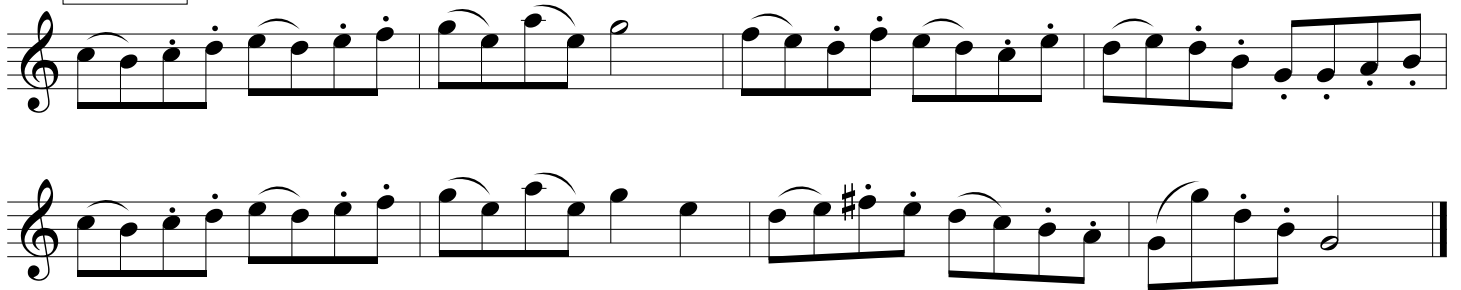

Saxophone

Franklin Band Camp

Saxophone audition

G Major Scale

Exercise 1

Students hoping to be placed into Cadet Band (intermediate, 1-2 years experience) need to play the C scale and Exercise 1. Students hoping to be placed into Concert or Symphonic Band (advanced, 2+ years experience) should prepare as much of the page as you can.

Concert/Symphonic candidates may also be asked to sight read and to play one or more of the following scales... Chromatic, A Major, D Major, G Major, C Major, F Major, Bb Major.

Exercise 2 **Moderato**