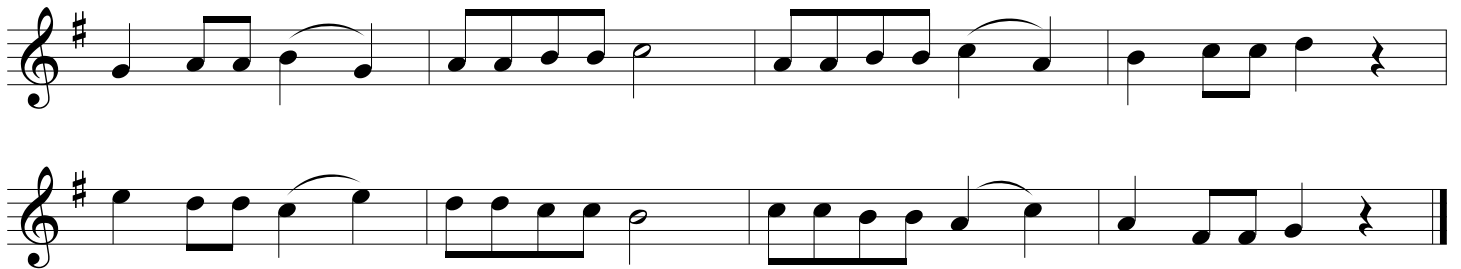

Saxophone

Franklin Band Camp

Saxophone audition

G Major Scale

Exercise 1

Students hoping to be placed into Cadet Band (intermediate, 1-2 years experience) need to play the C scale and Exercise 1. Students hoping to be placed into Concert or Symphonic Band (advanced, 2+ years experience) should prepare as much of the page as you can.

Concert/Symphonic candidates may also be asked to sight read and to play one or more of the following scales... Chromatic, A Major, D Major, G Major, C Major, F Major, Bb Major.

Exercise 2 **Moderato**