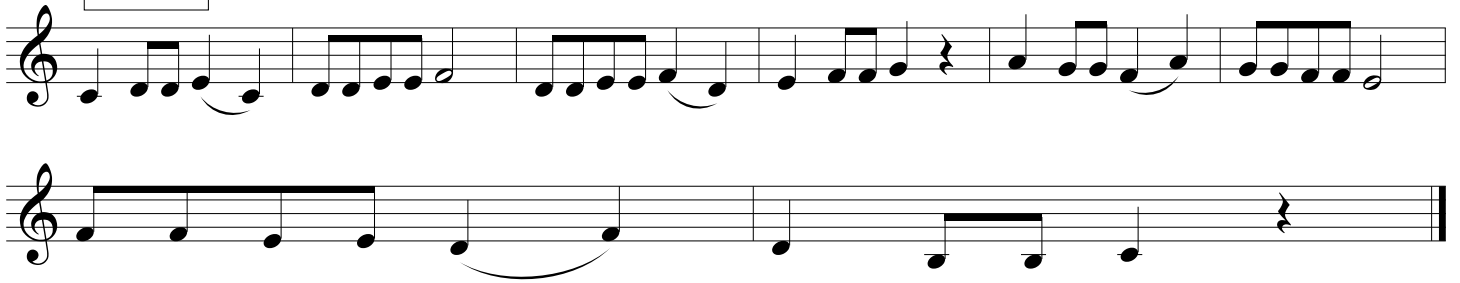

Baritone (T.C.)

Franklin Band Camp

Baritone T.C. audition

C Major Scale

Exercise 1

Students hoping to be placed into Cadet Band (intermediate, 1-2 years experience) need to play the C scale and Exercise 1. Students hoping to be placed into Concert or Symphonic Band (advanced, 2+ years experience) should prepare as much of the page as you can.

Concert/Symphonic candidates may also be asked to sight read and to play one or more of the following scales...

Chromatic, G Major, C Major, F Major, B \flat Major

Exercise 2 **Andante**

Exercise 3 **Moderato**