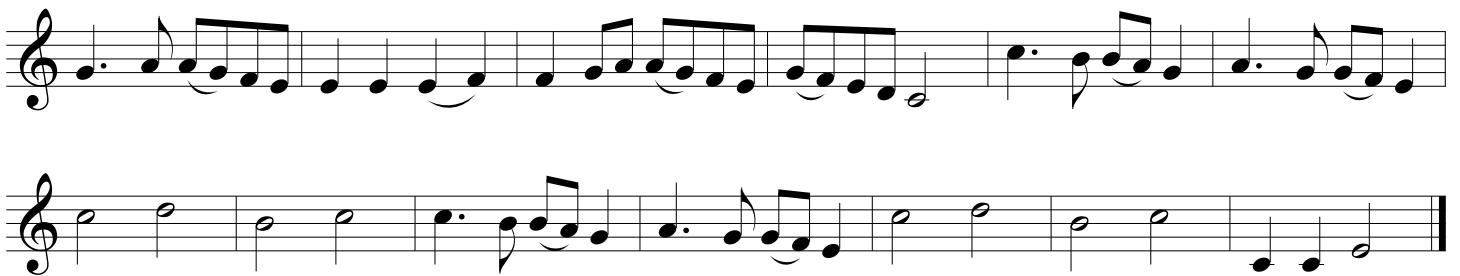

Baritone (T.C.)

Franklin Band Camp

Baritone T.C. audition

C Major Scale

Exercise 1

Students hoping to be placed into Cadet Band (intermediate, 1-2 years experience) need to play the C scale and Exercise 1. Students hoping to be placed into Concert or Symphonic Band (advanced, 2+ years experience) should prepare as much of the page as you can.

Concert/Symphonic candidates may also be asked to sight read and to play one or more of the following scales...

Chromatic, G Major, C Major, F Major, B \flat Major

Exercise 2 **Andante**

Exercise 3 **Moderato**