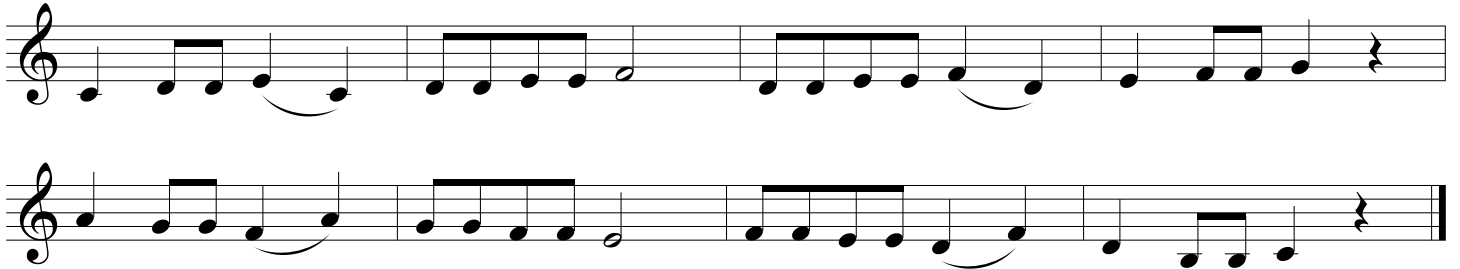

Clarinet

# Franklin Band Camp Clarinet audition

G Major Scale

Exercise 1

Students hoping to be placed into Cadet Band (intermediate, 1-2 years experience) need to play the C scale and Exercise 1. Students hoping to be placed into Concert or Symphonic Band (advanced, 2+ years experience) should prepare as much of the page as you can.

Concert/Symphonic candidates may also be asked to sight read and to play one or more of the following scales... Chromatic, A Major, D Major, G Major, C Major, F Major, Bb Major, Eb Major.

Exercise 2 **Moderato**