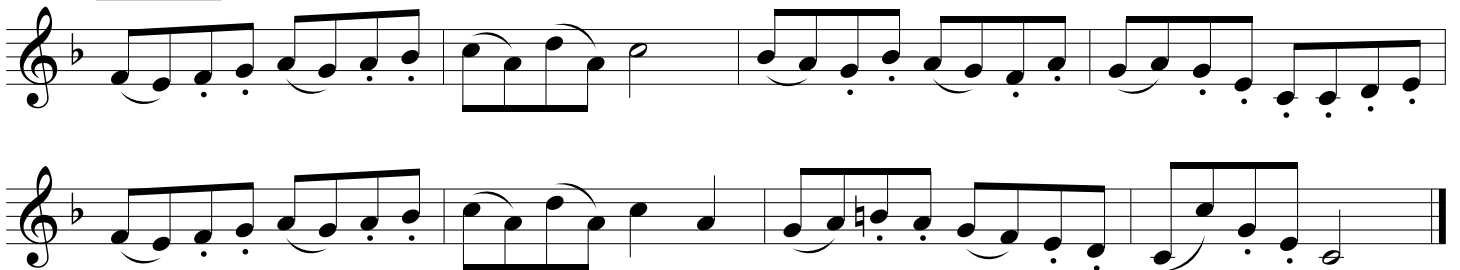

# Franklin Band Camp Clarinet audition

G Major Scale

Exercise 1

Students hoping to be placed into Cadet Band (intermediate, 1-2 years experience) need to play the C scale and Exercise 1. Students hoping to be placed into Concert or Symphonic Band (advanced, 2+ years experience) should prepare as much of the page as you can.

Concert/Symphonic candidates may also be asked to sight read and to play one or more of the following scales... Chromatic, A Major, D Major, G Major, C Major, F Major, Bb Major, Eb Major.

Exercise 2 **Moderato**