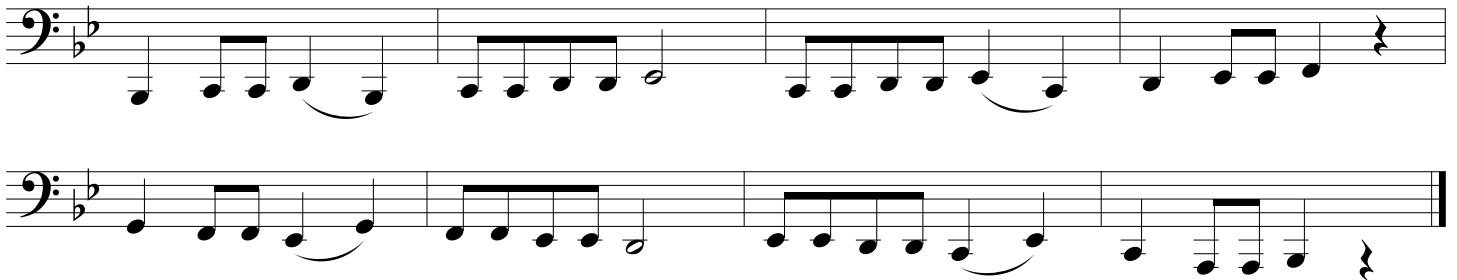

Tuba

Franklin Band Camp

Tuba audition

B \flat Major Scale

Exercise 1

Students hoping to be placed into Cadet Band (intermediate, 1-2 years experience) need to play the B \flat scale and Exercise 1. Students hoping to be placed into Concert or Symphonic Band (advanced, 2+ years experience) should prepare as much of the page as you can.

Concert/Symphonic candidates may also be asked to sight read and to play one or more of the following scales...

Chromatic, F Major, B \flat Major, E \flat Major, A \flat Major

Exercise 2 **Andante**

Exercise 3 **Moderato**