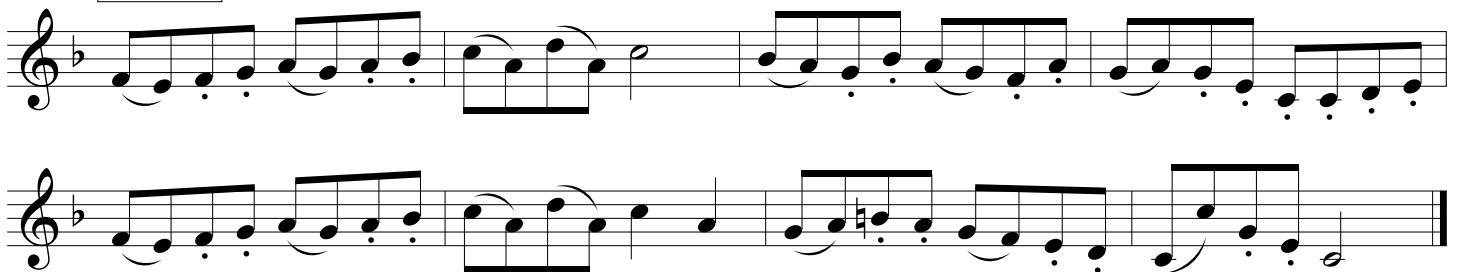

# Franklin Band Camp Clarinet audition

G Major Scale

Exercise 1

Students hoping to be placed into Cadet Band (intermediate, 1-2 years experience) need to play the C scale and Exercise 1. Students hoping to be placed into Concert or Symphonic Band (advanced, 2+ years experience) should prepare as much of the page as you can.

Concert/Symphonic candidates may also be asked to sight read and to play one or more of the following scales... Chromatic, A Major, D Major, G Major, C Major, F Major, Bb Major, Eb Major.

Exercise 2 **Moderato**