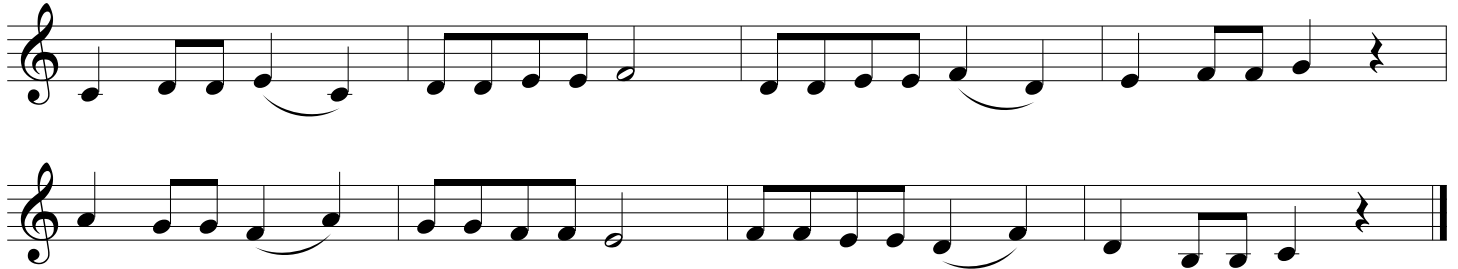

Clarinet

# Franklin Band Camp Clarinet audition

G Major Scale

Exercise 1

Students hoping to be placed into Cadet Band (intermediate, 1-2 years experience) need to play the C scale and Exercise 1. Students hoping to be placed into Concert or Symphonic Band (advanced, 2+ years experience) should prepare as much of the page as you can.

Concert/Symphonic candidates may also be asked to sight read and to play one or more of the following scales... Chromatic, A Major, D Major, G Major, C Major, F Major, Bb Major, Eb Major.

Exercise 2 **Moderato**