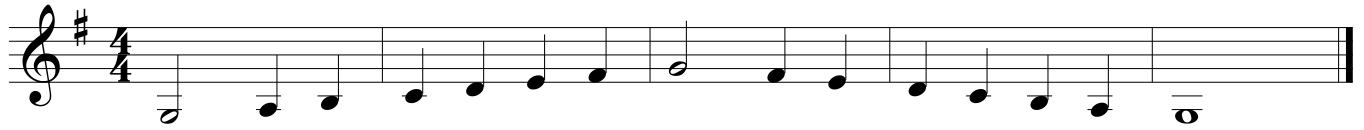

# Franklin Band Camp Clarinet audition

G Major Scale

Exercise 1

Students hoping to be placed into Cadet Band (intermediate, 1-2 years experience) need to play the C scale and Exercise 1. Students hoping to be placed into Concert or Symphonic Band (advanced, 2+ years experience) should prepare as much of the page as you can.

Concert/Symphonic candidates may also be asked to sight read and to play one or more of the following scales... Chromatic, A Major, D Major, G Major, C Major, F Major, Bb Major, Eb Major.

Exercise 2 **Moderato**